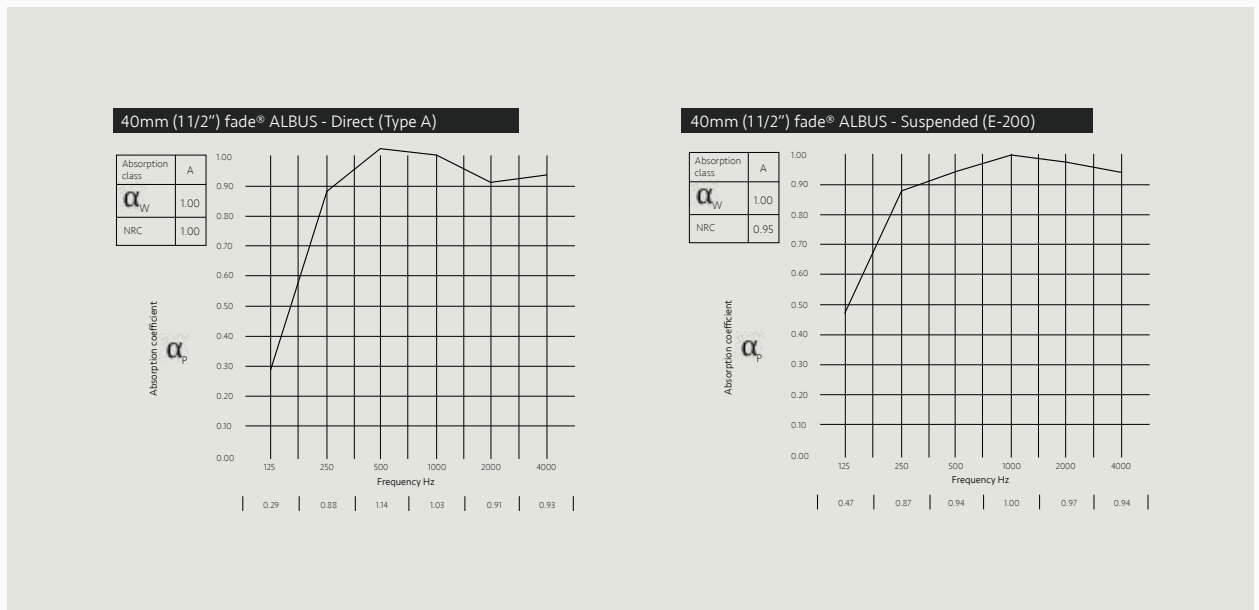

fade® acoustic plaster

Smooth

A smooth, medium grain & pure white finish.

Sanded or trowelled to achieve a highly aesthetic and seamless acoustic solution.

-  Light reflectance: 81 %
-  Standard color: NCS S 0500-N
-  Class A Fire Testing as per ASTM E84 & A2s1d0 as per ISO EN 13501 2007
-  NRC up to: 1.0 (Class A)